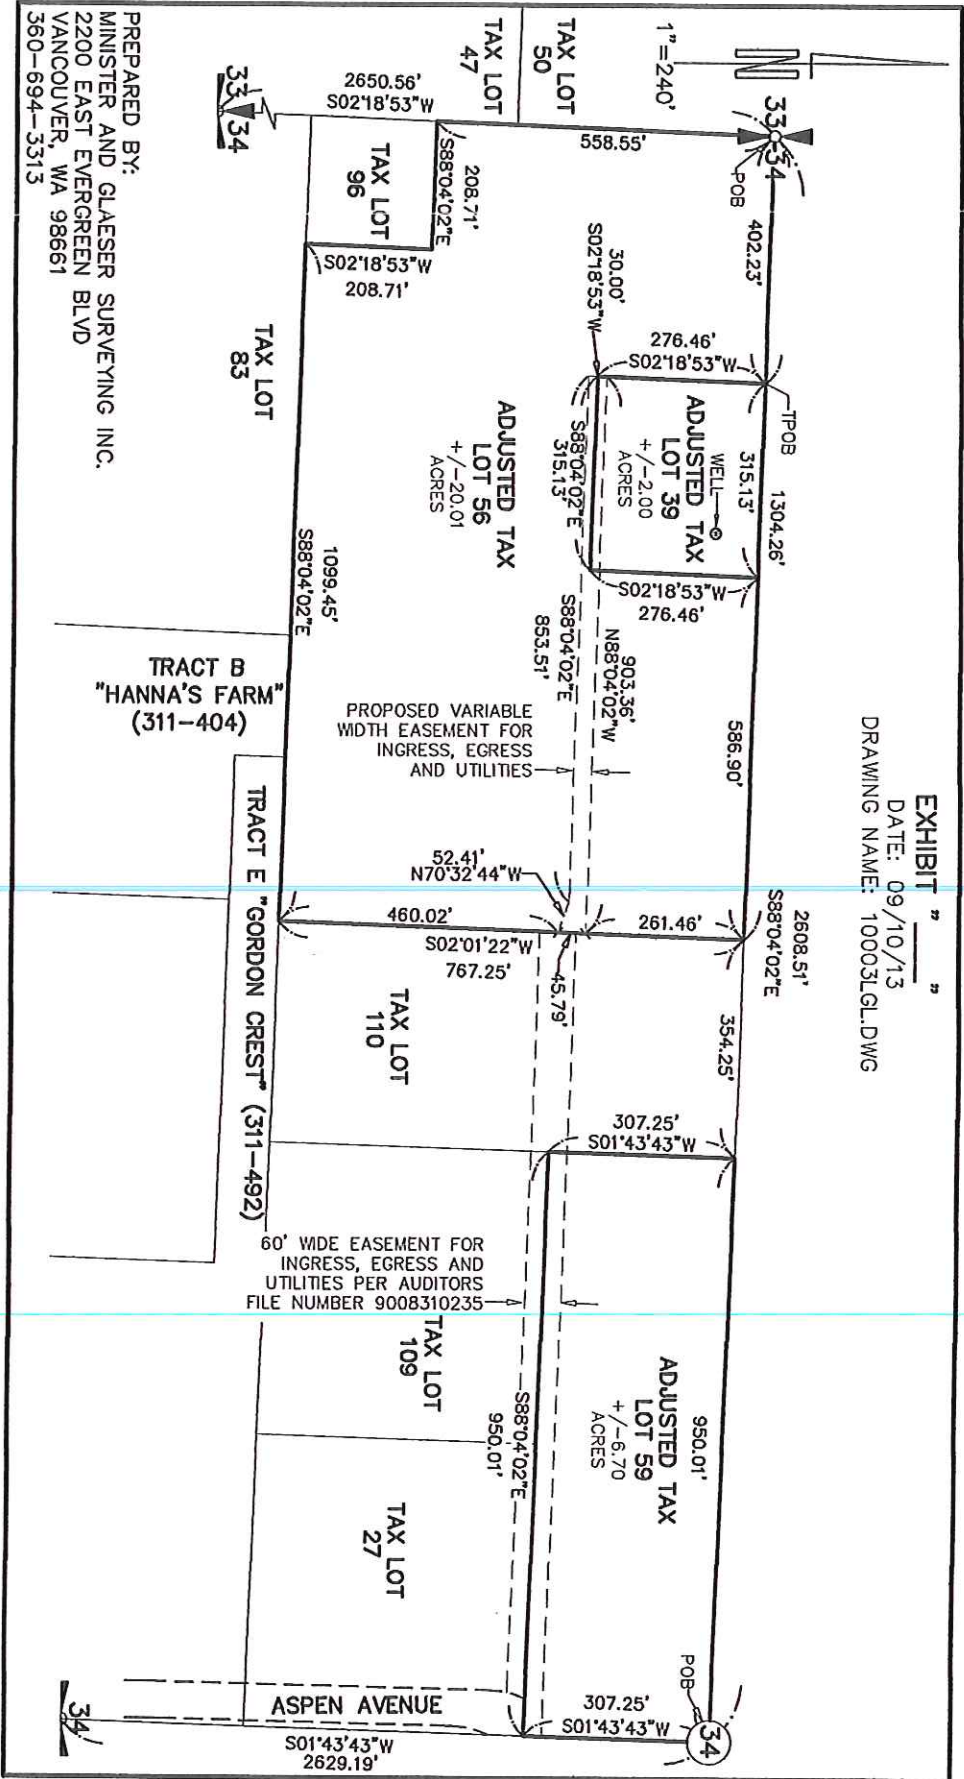

Current Property Owners

258906-000	2.0 acres	Perry D. & Carleen M. Stephens
258919-000	20.01 acres	Perry D. & Carleen M. Stephens
258922-000	6.7 acres	Roni A. & Mark E. Stephens
258960-000	1.0 acre	Laurence & Cheryl Boehm
258971-000	5.02 acres	Mary Rerick
258972-000	6.0 acres	Mary Rerick
	40.73 acres	Total

ORIGINAL

Received

JUL 27 2017

LaCenter
Public Works

EXHIBIT " "

DATE: 09/10/13

DRAWING NAME: 10003LGL.DWG

PREPARED BY:
 MINISTER AND GLAESER SURVEYING INC.
 2200 EAST EVERGREEN BLVD
 VANCOUVER, WA 98661
 360-694-3313