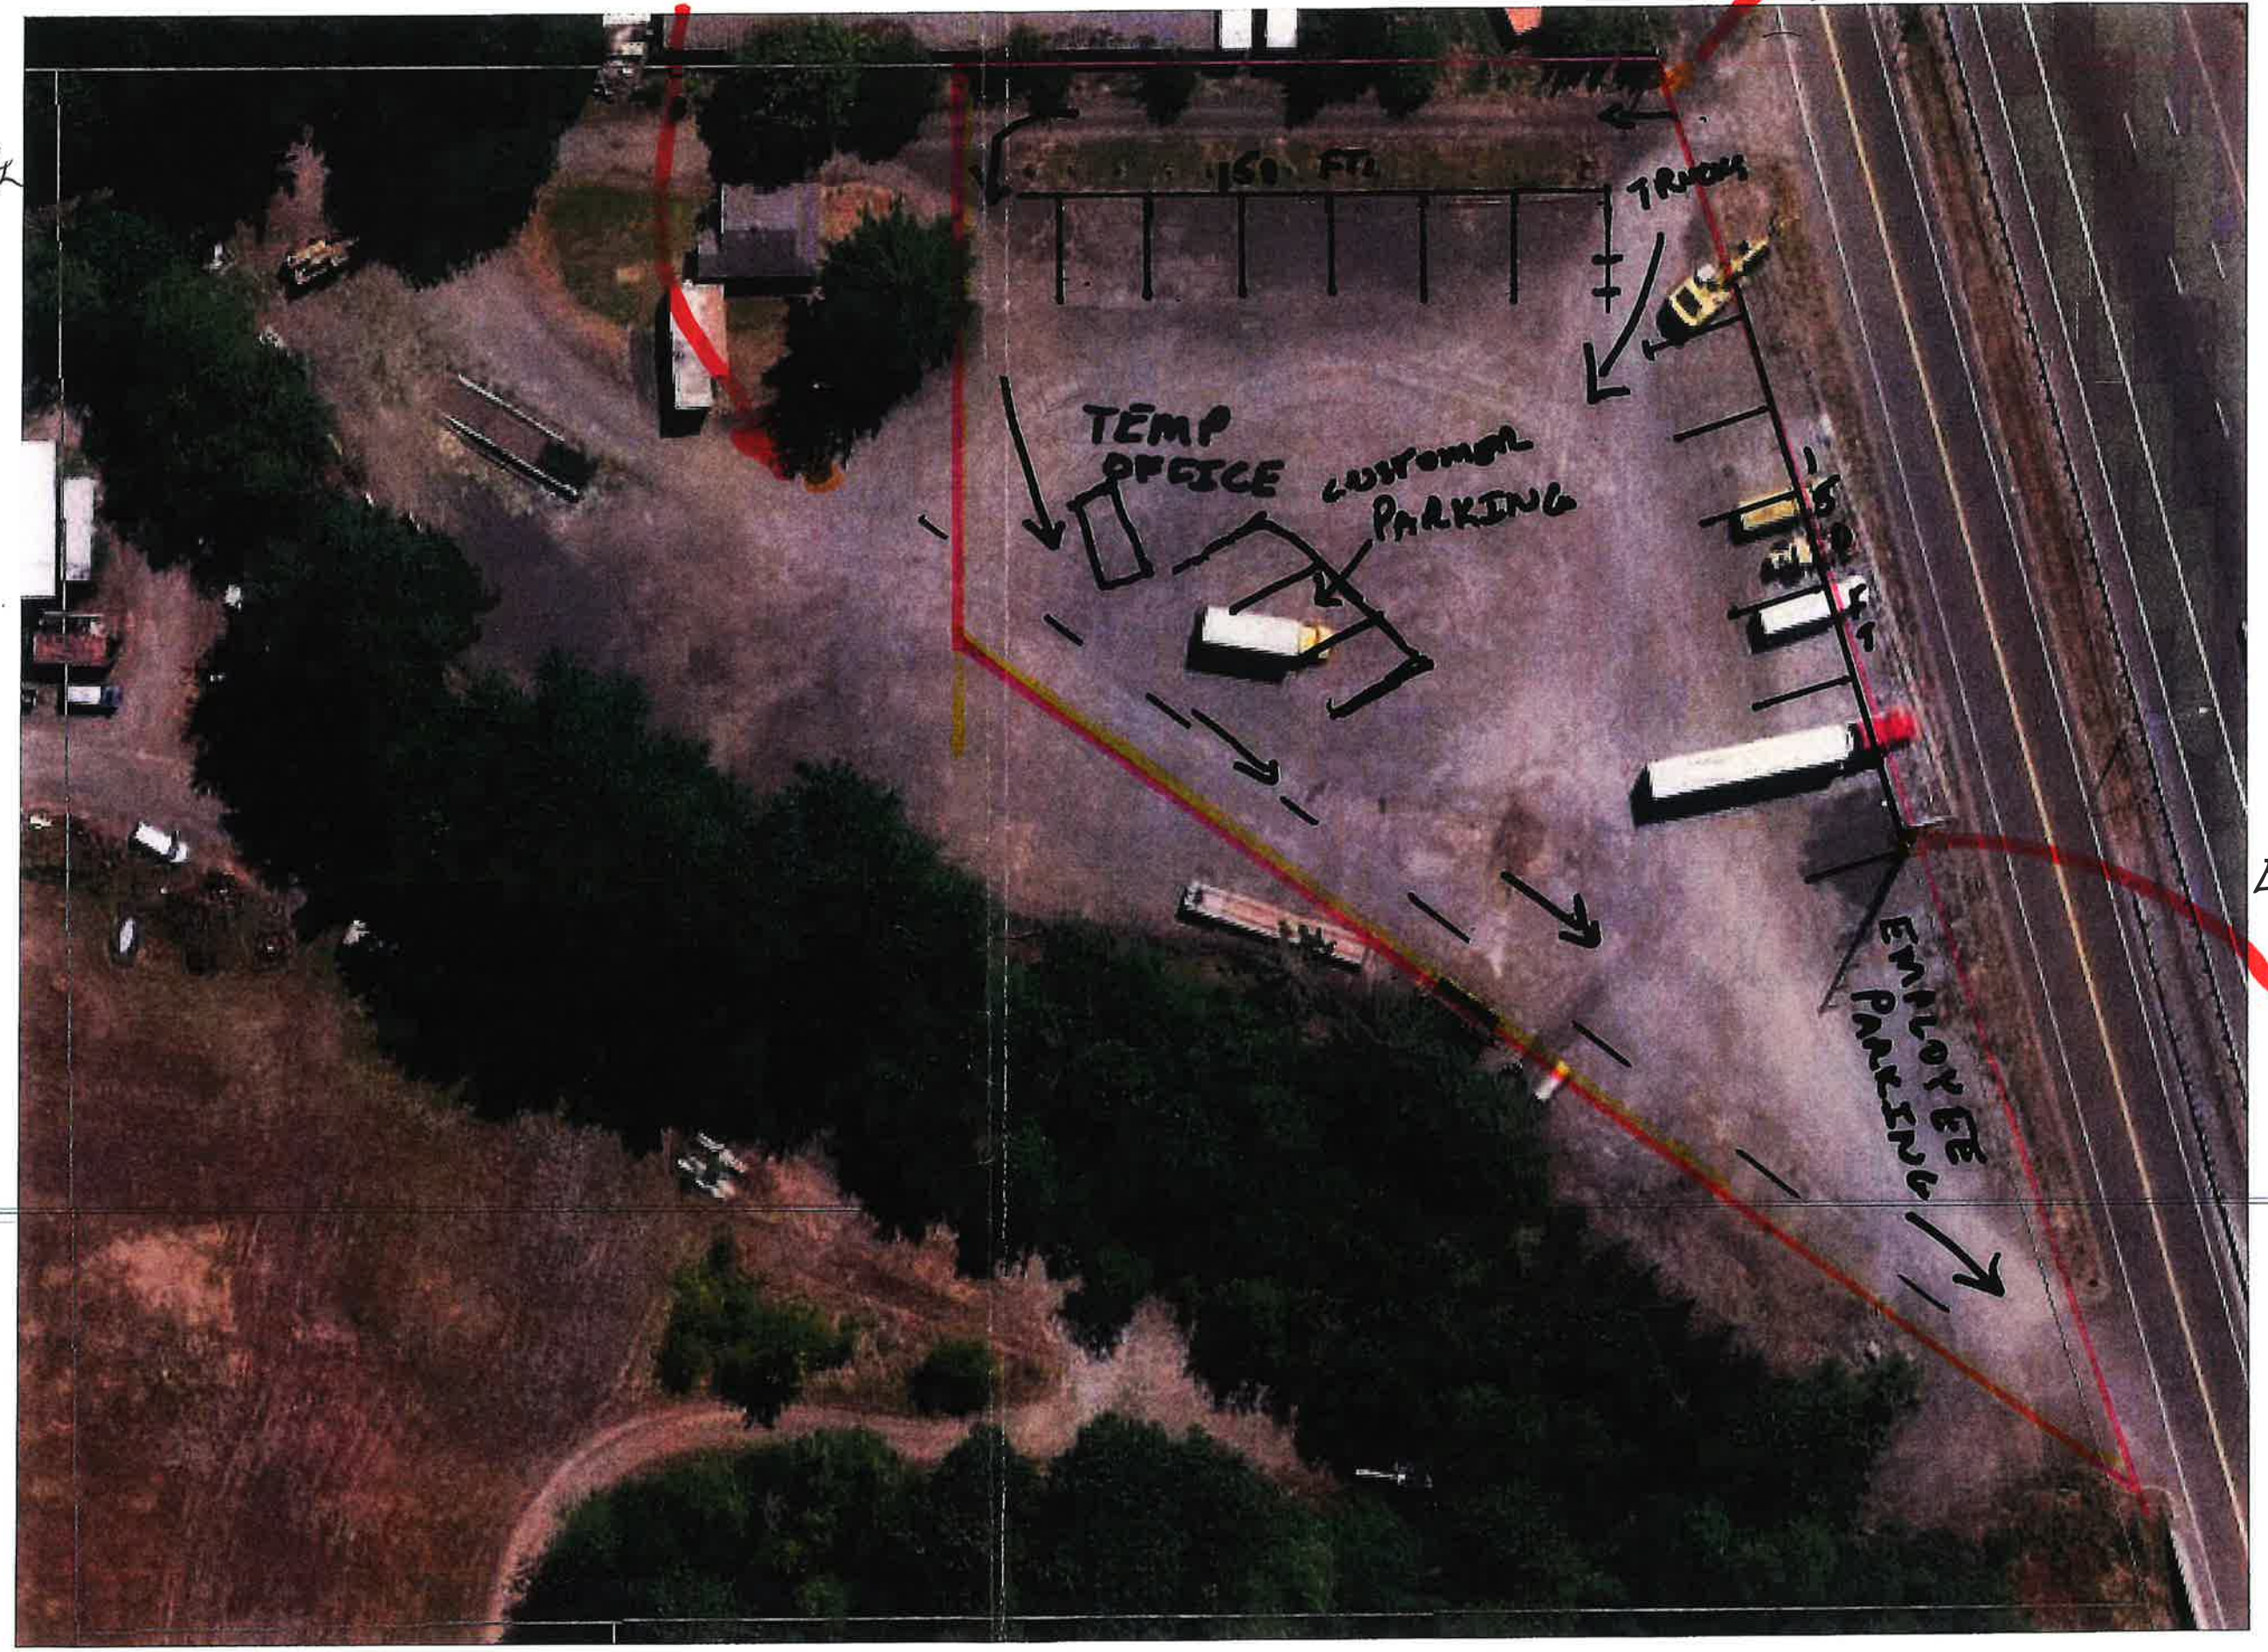

existing Light

Existing Light

Temp office
10 x 30 x 12 ft Height
Walls 7.5' High

North
↓

Existing Light