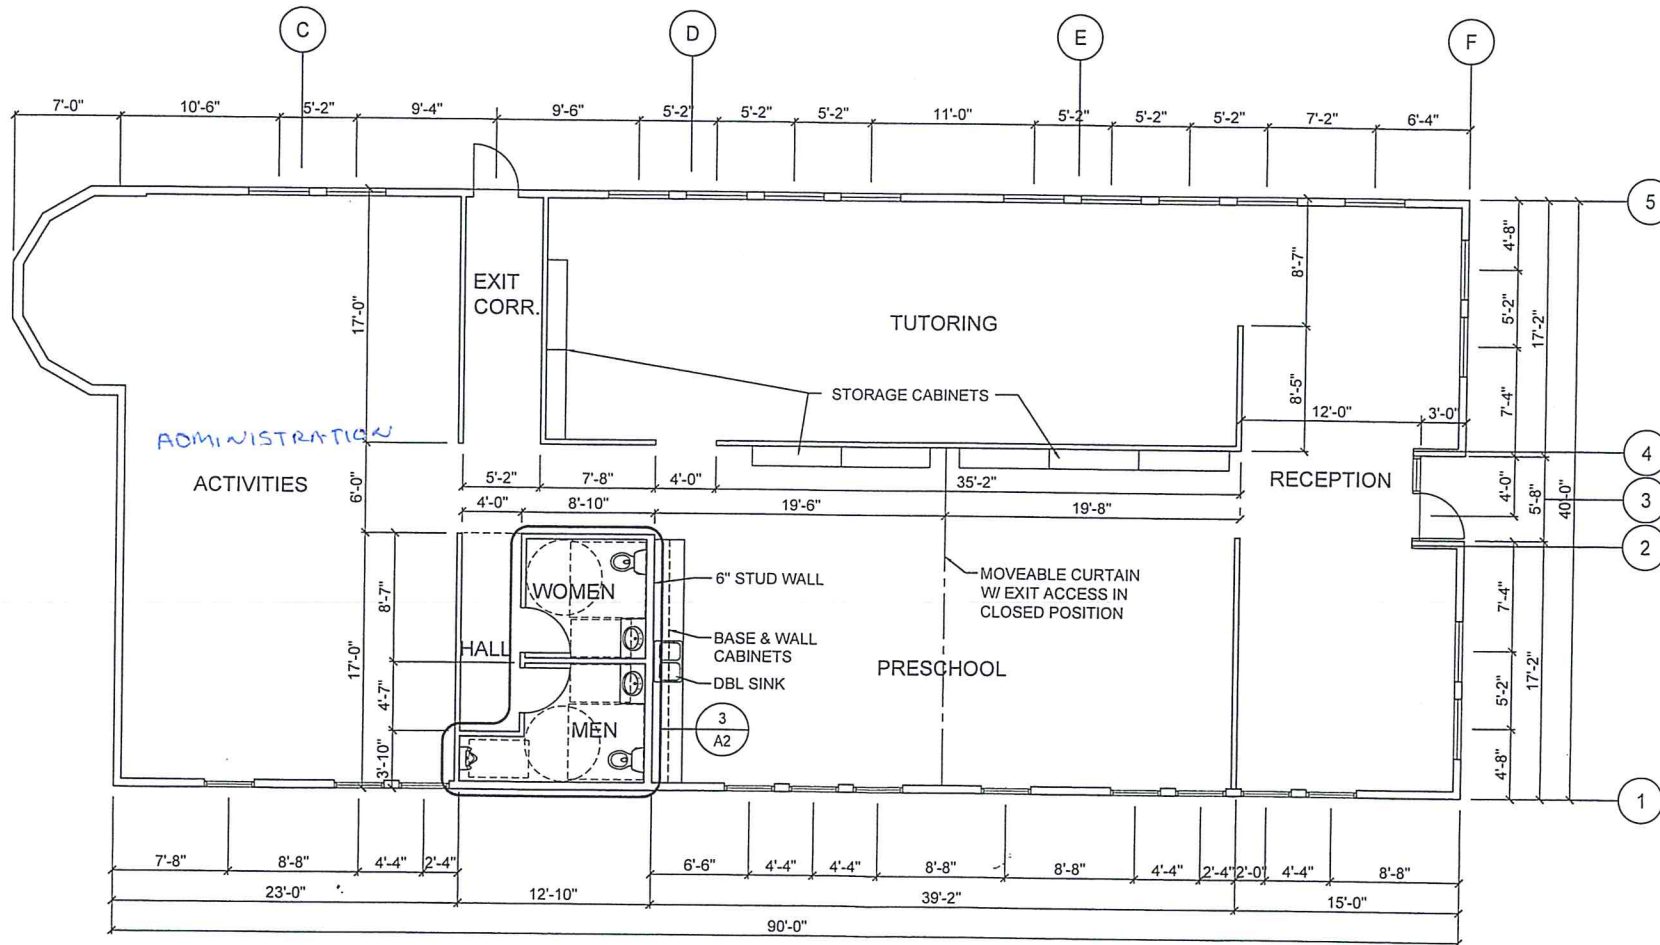

TERESA'S SCHOOL
 2ND FLOOR
 3600 sq ft

1 BLDG UPPER FLOOR TENANT PLAN
 SCALE: 1/8"=1'-0"