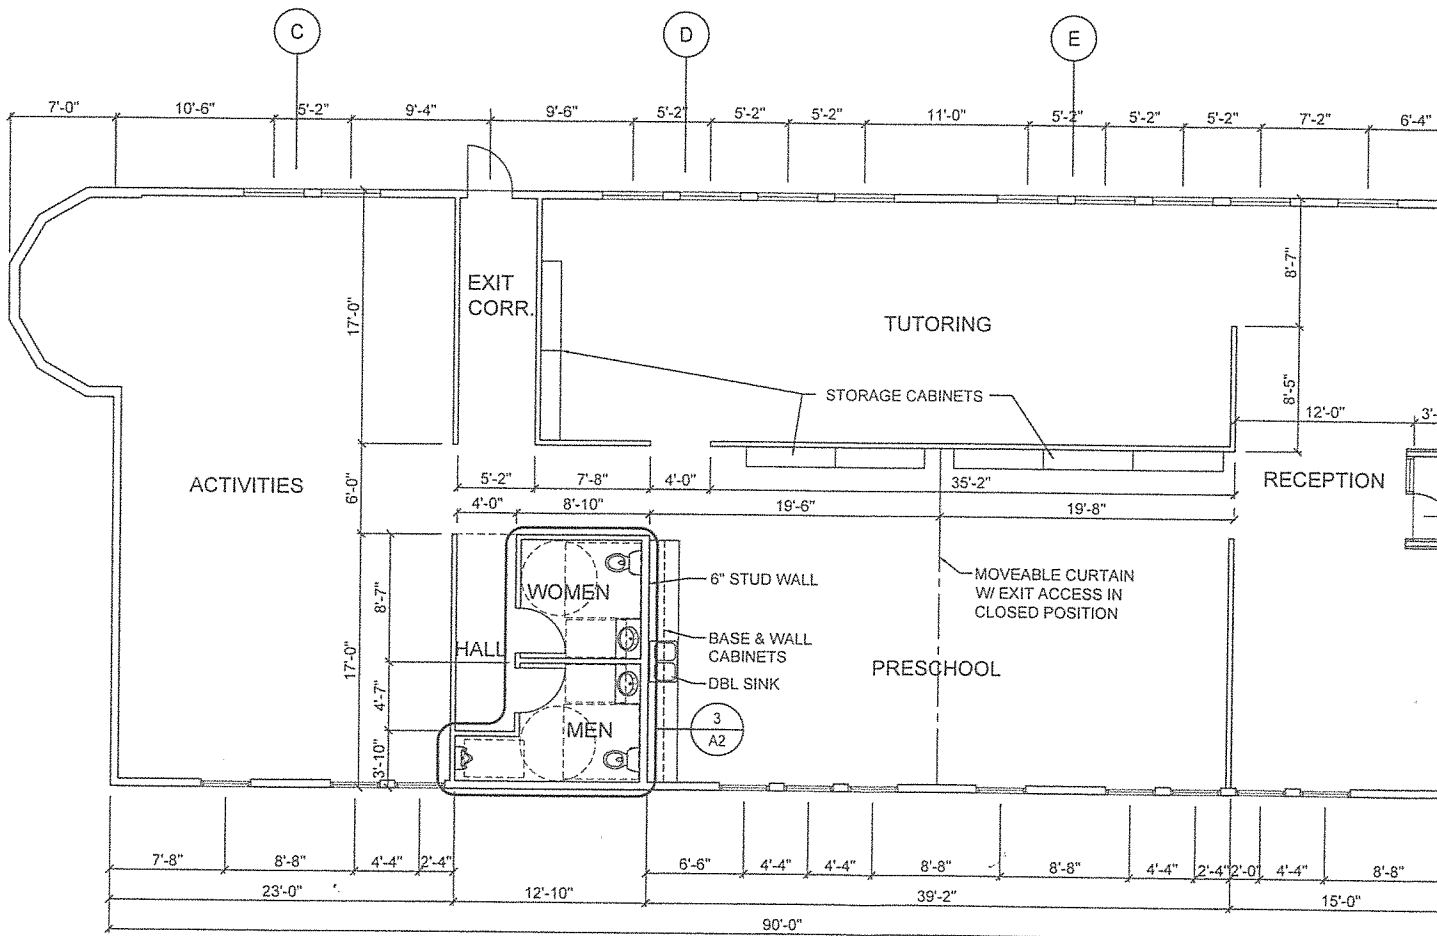

TERESA'S SCHOOL
 2ND FLOOR
 3600 #

1 BLDG UPPER FLOOR TENANT PLAN
 SCALE: 1/8"=1'-0"