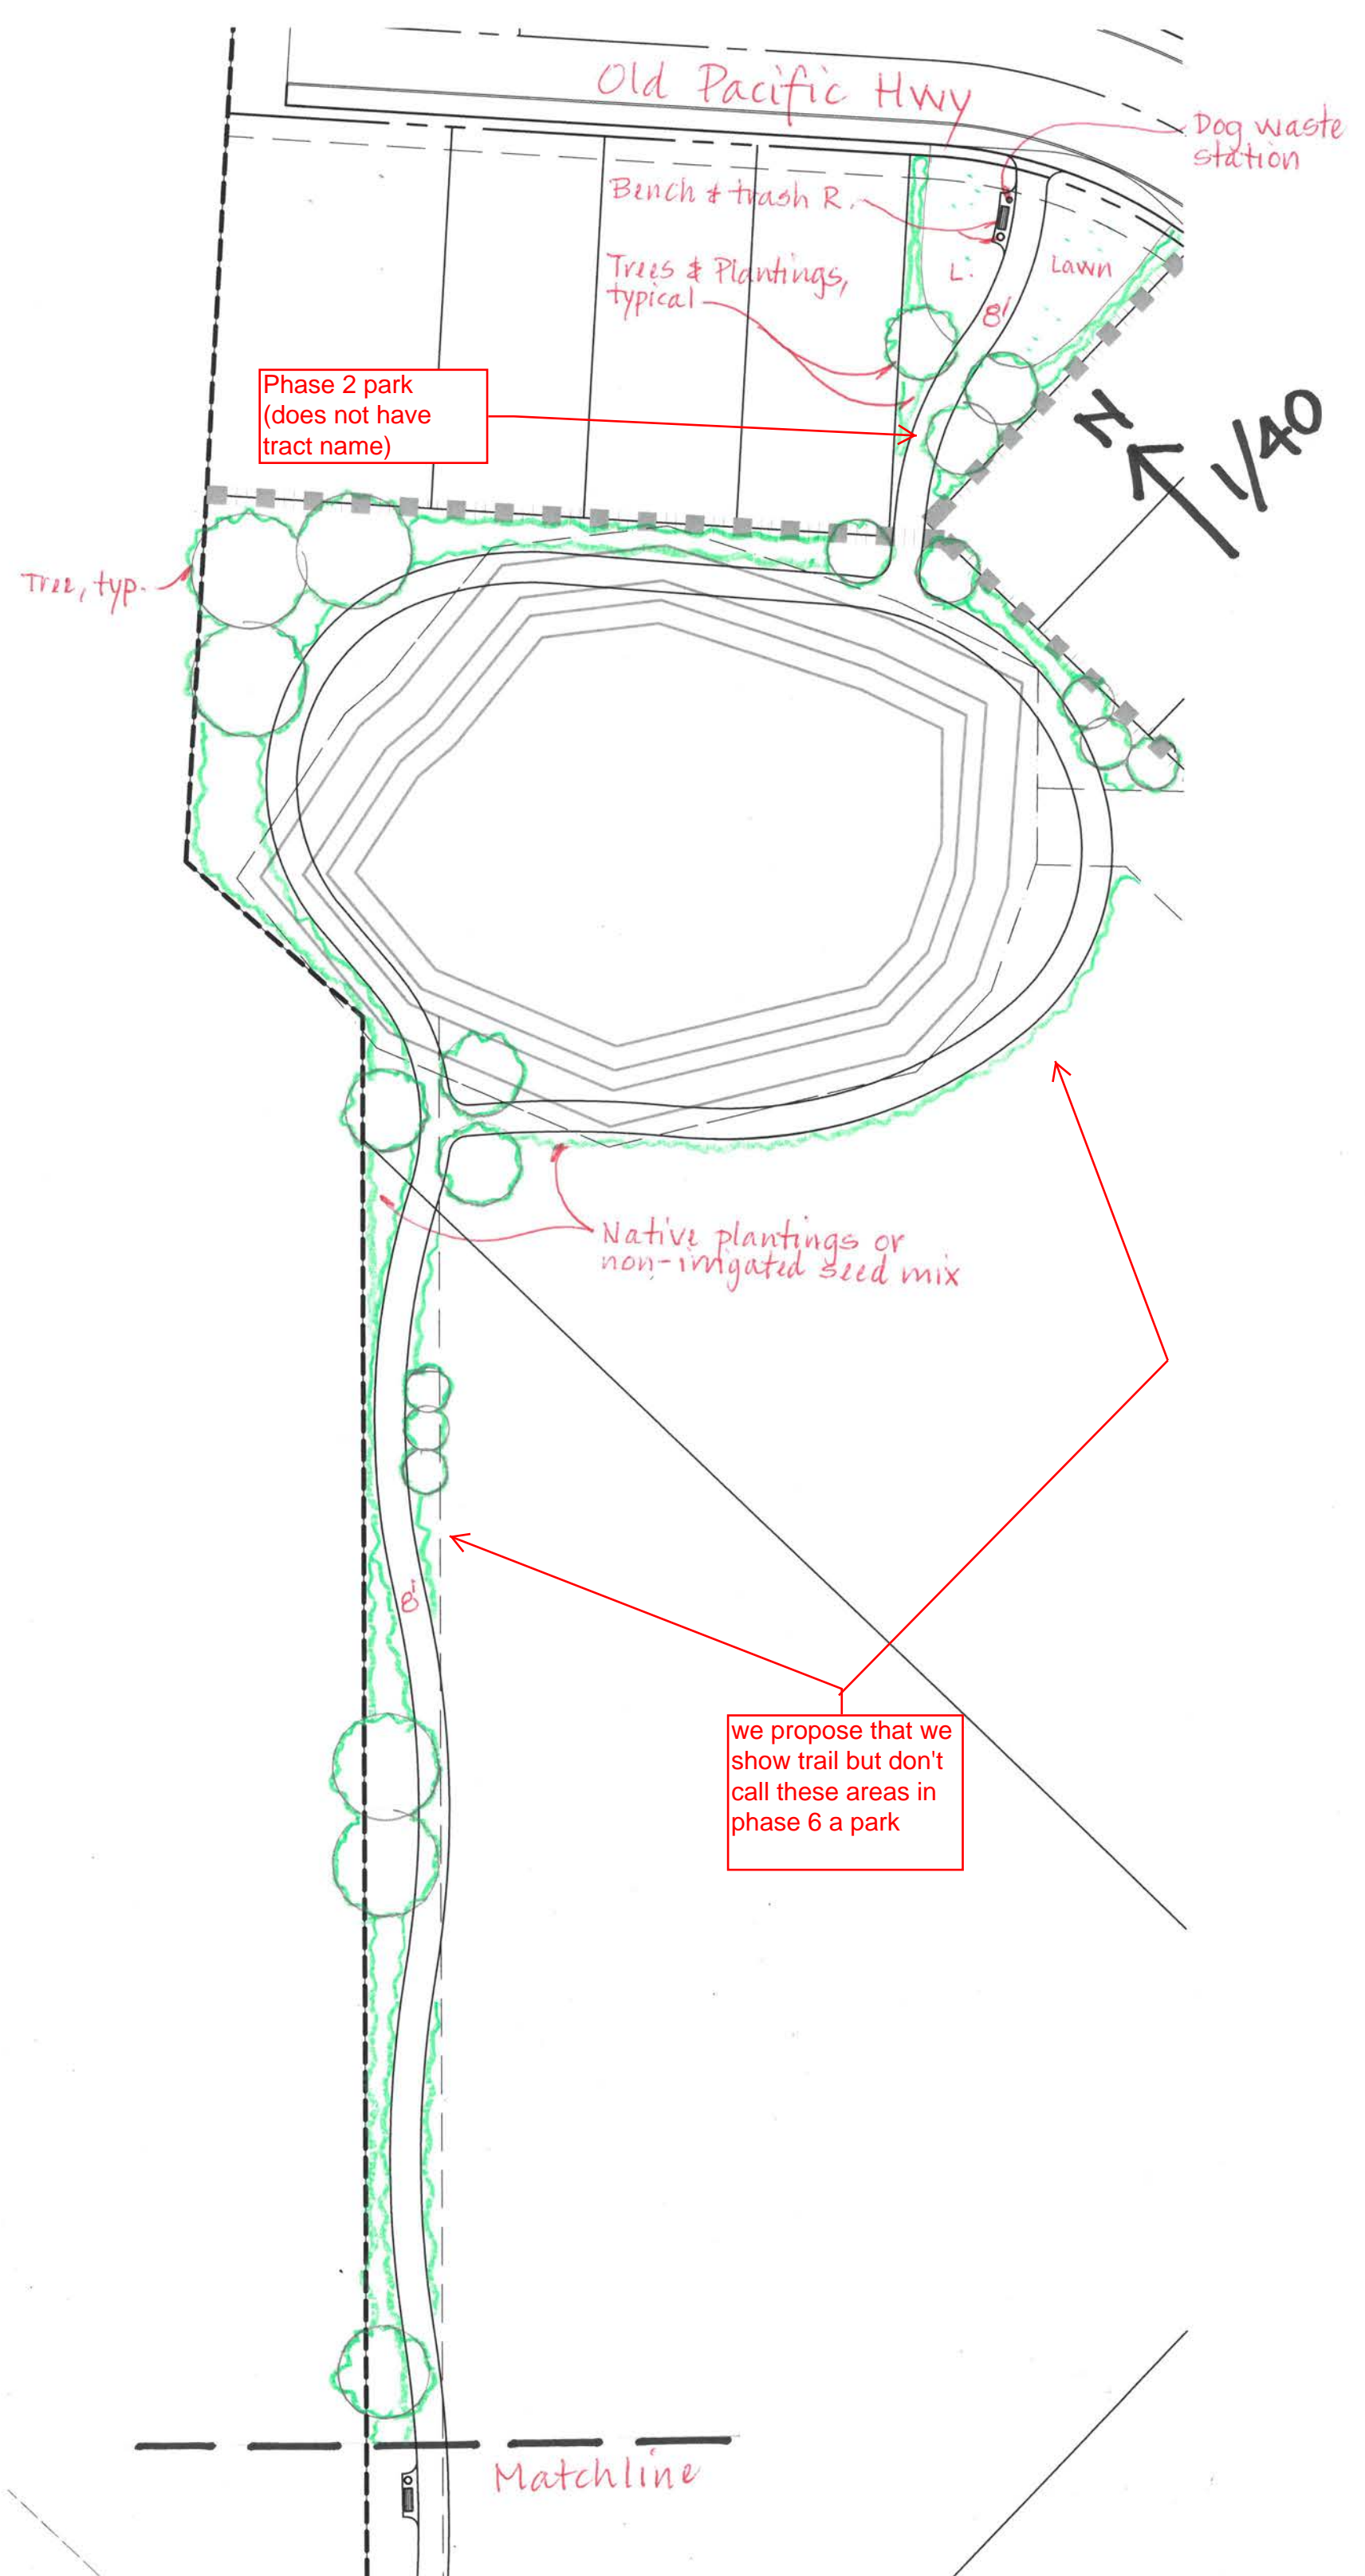

NW 11th St.

1/20

N  
↑  
1/40

Trees and plantings, typ.

Lawn

Bench and Trash R.

Lawn

Lawn

Lawn

Old Pacific Hwy

Bench & Trash R. @ Bus stop

Phase 1 Park (Tract B)

Phase 1 Park (Tract A)

Phase 1 Park (Tract c)

→ N  
1/30

Old Pacific Hwy

Dog waste station

Bench & trash R.

Trees & Plantings, typical

L.

Lawn

Phase 2 park  
(does not have tract name)

N  
1/40

Tree, typ.

West Property line

Bench & Trash R., typical

Phase 4 park (no tract name)

NW 13th St.

1/40