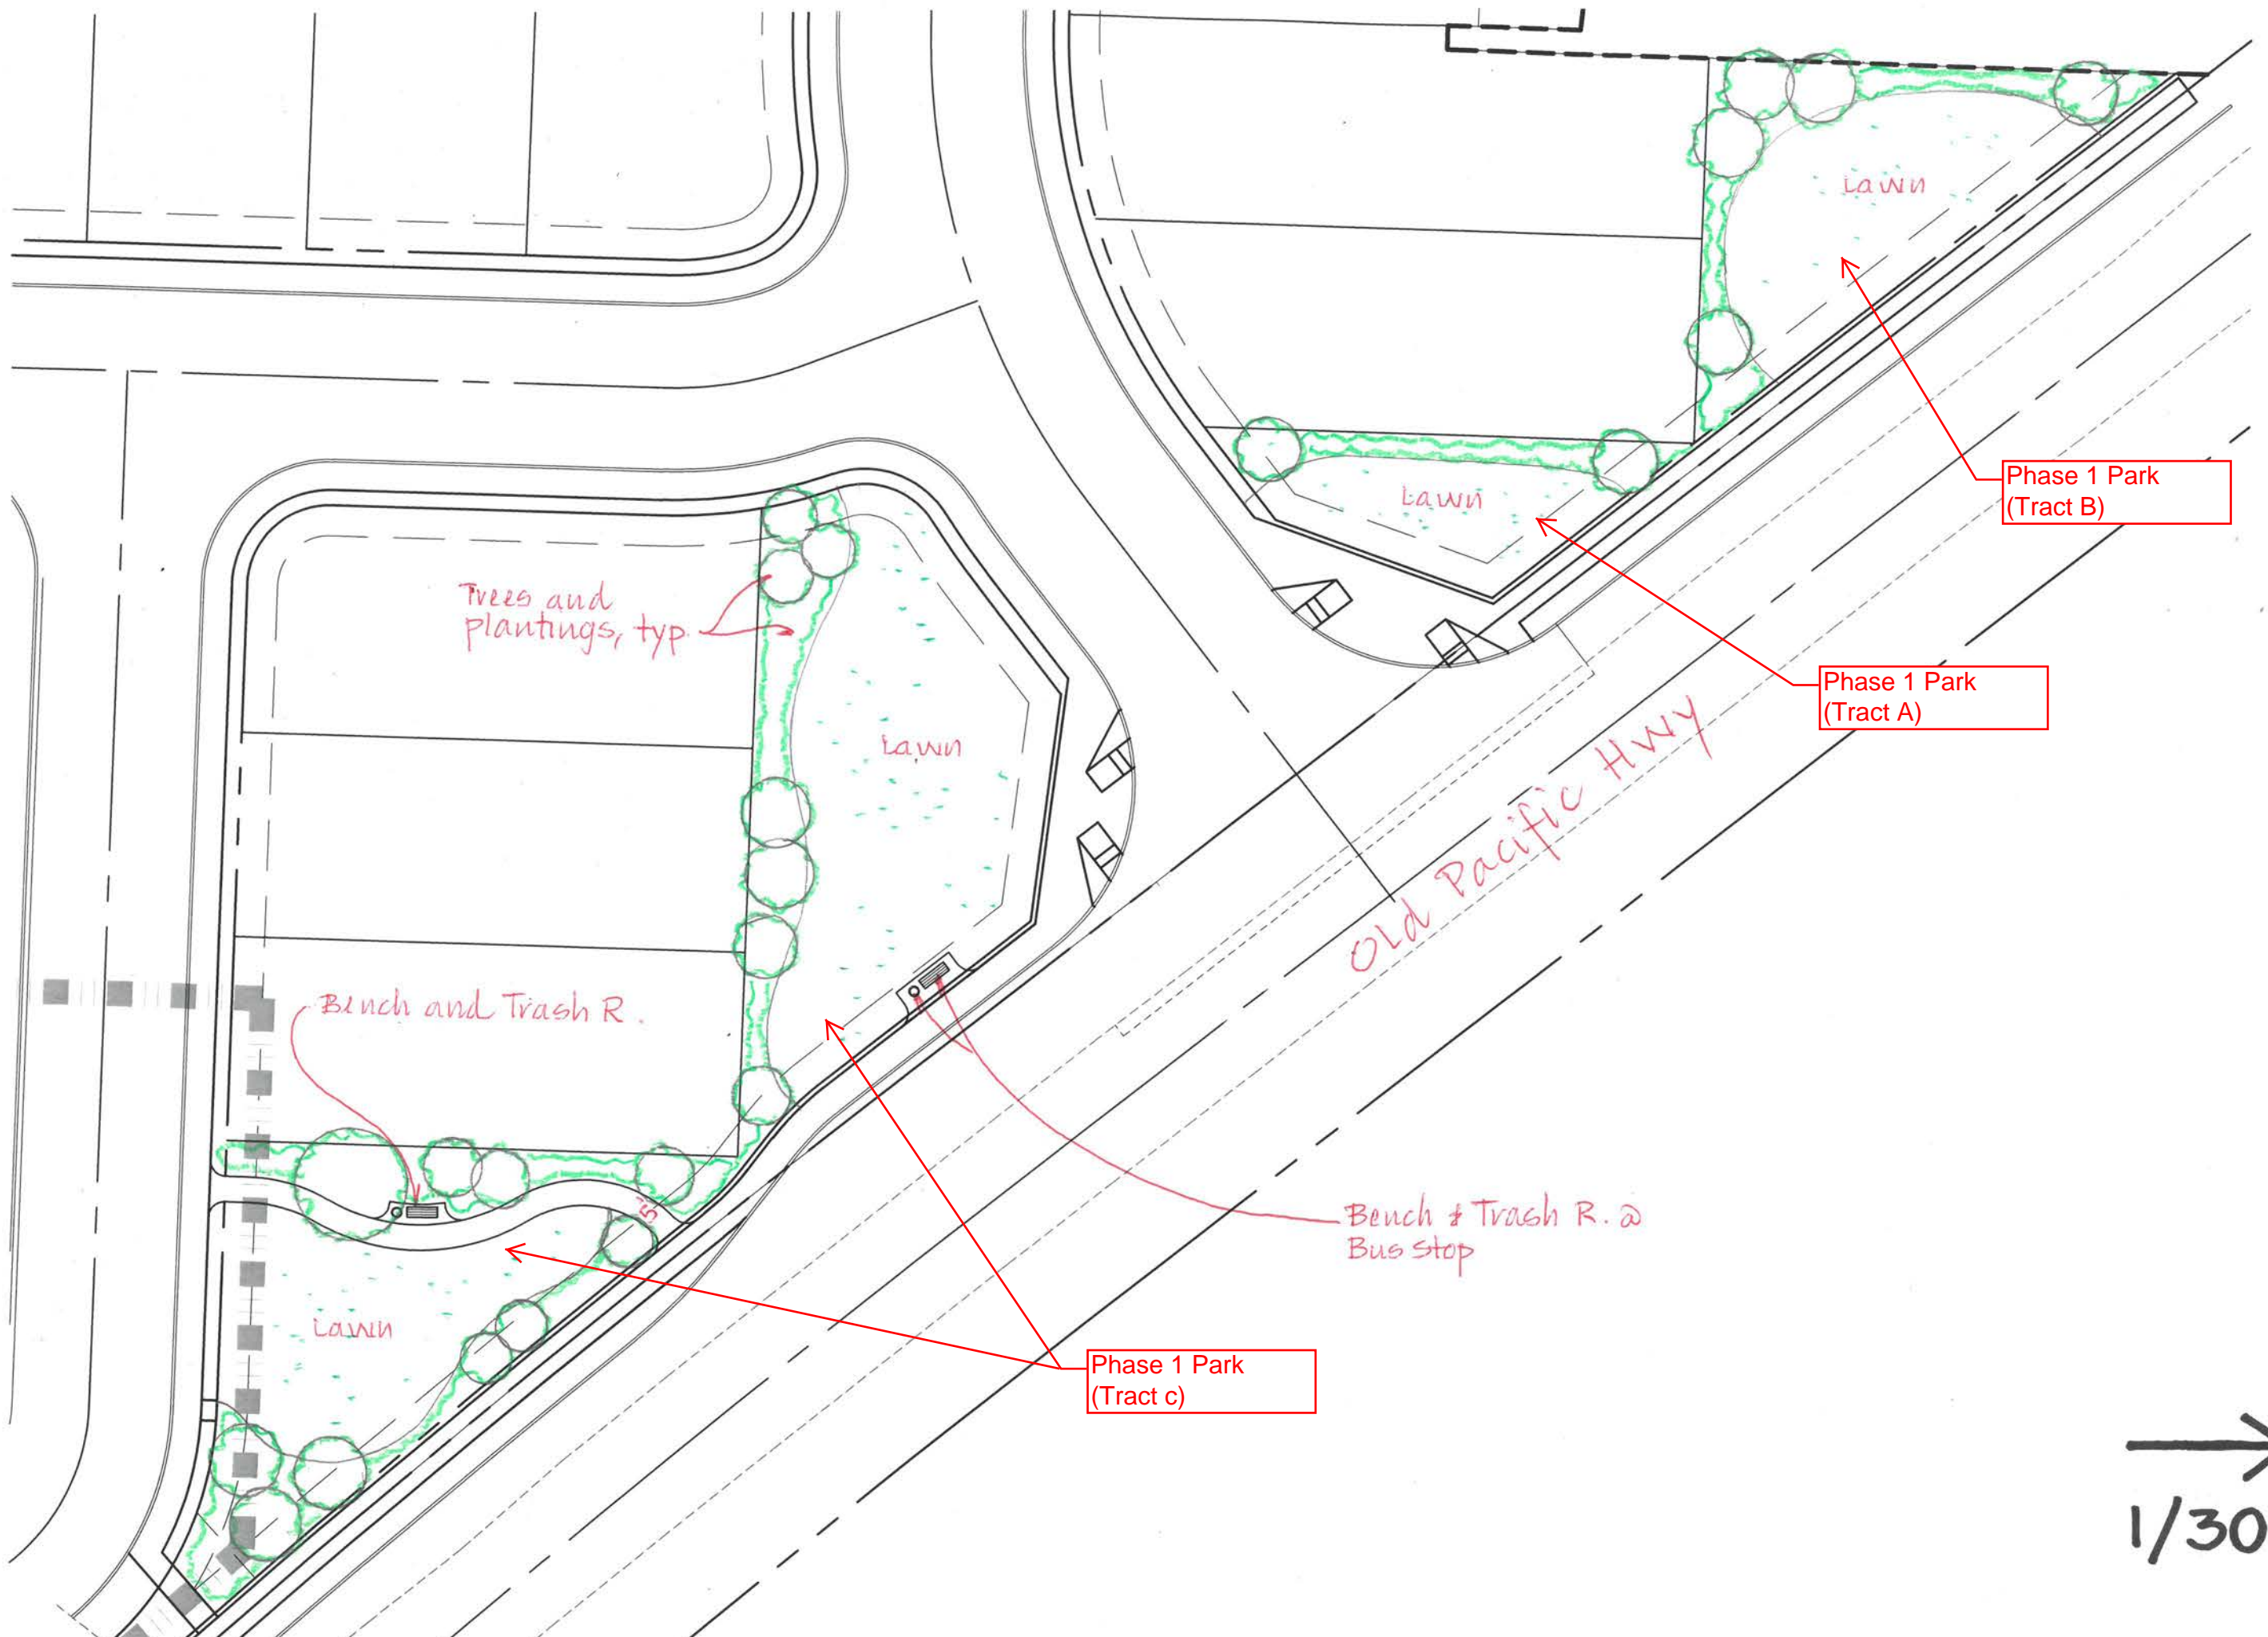

Trees and plantings, typ.

Lawn

Bench and Trash R.

Lawn

Lawn

Lawn

Old Pacific Hwy

Bench & Trash R. @ Bus stop

Phase 1 Park (Tract B)

Phase 1 Park (Tract A)

Phase 1 Park (Tract c)

→ N
1/30