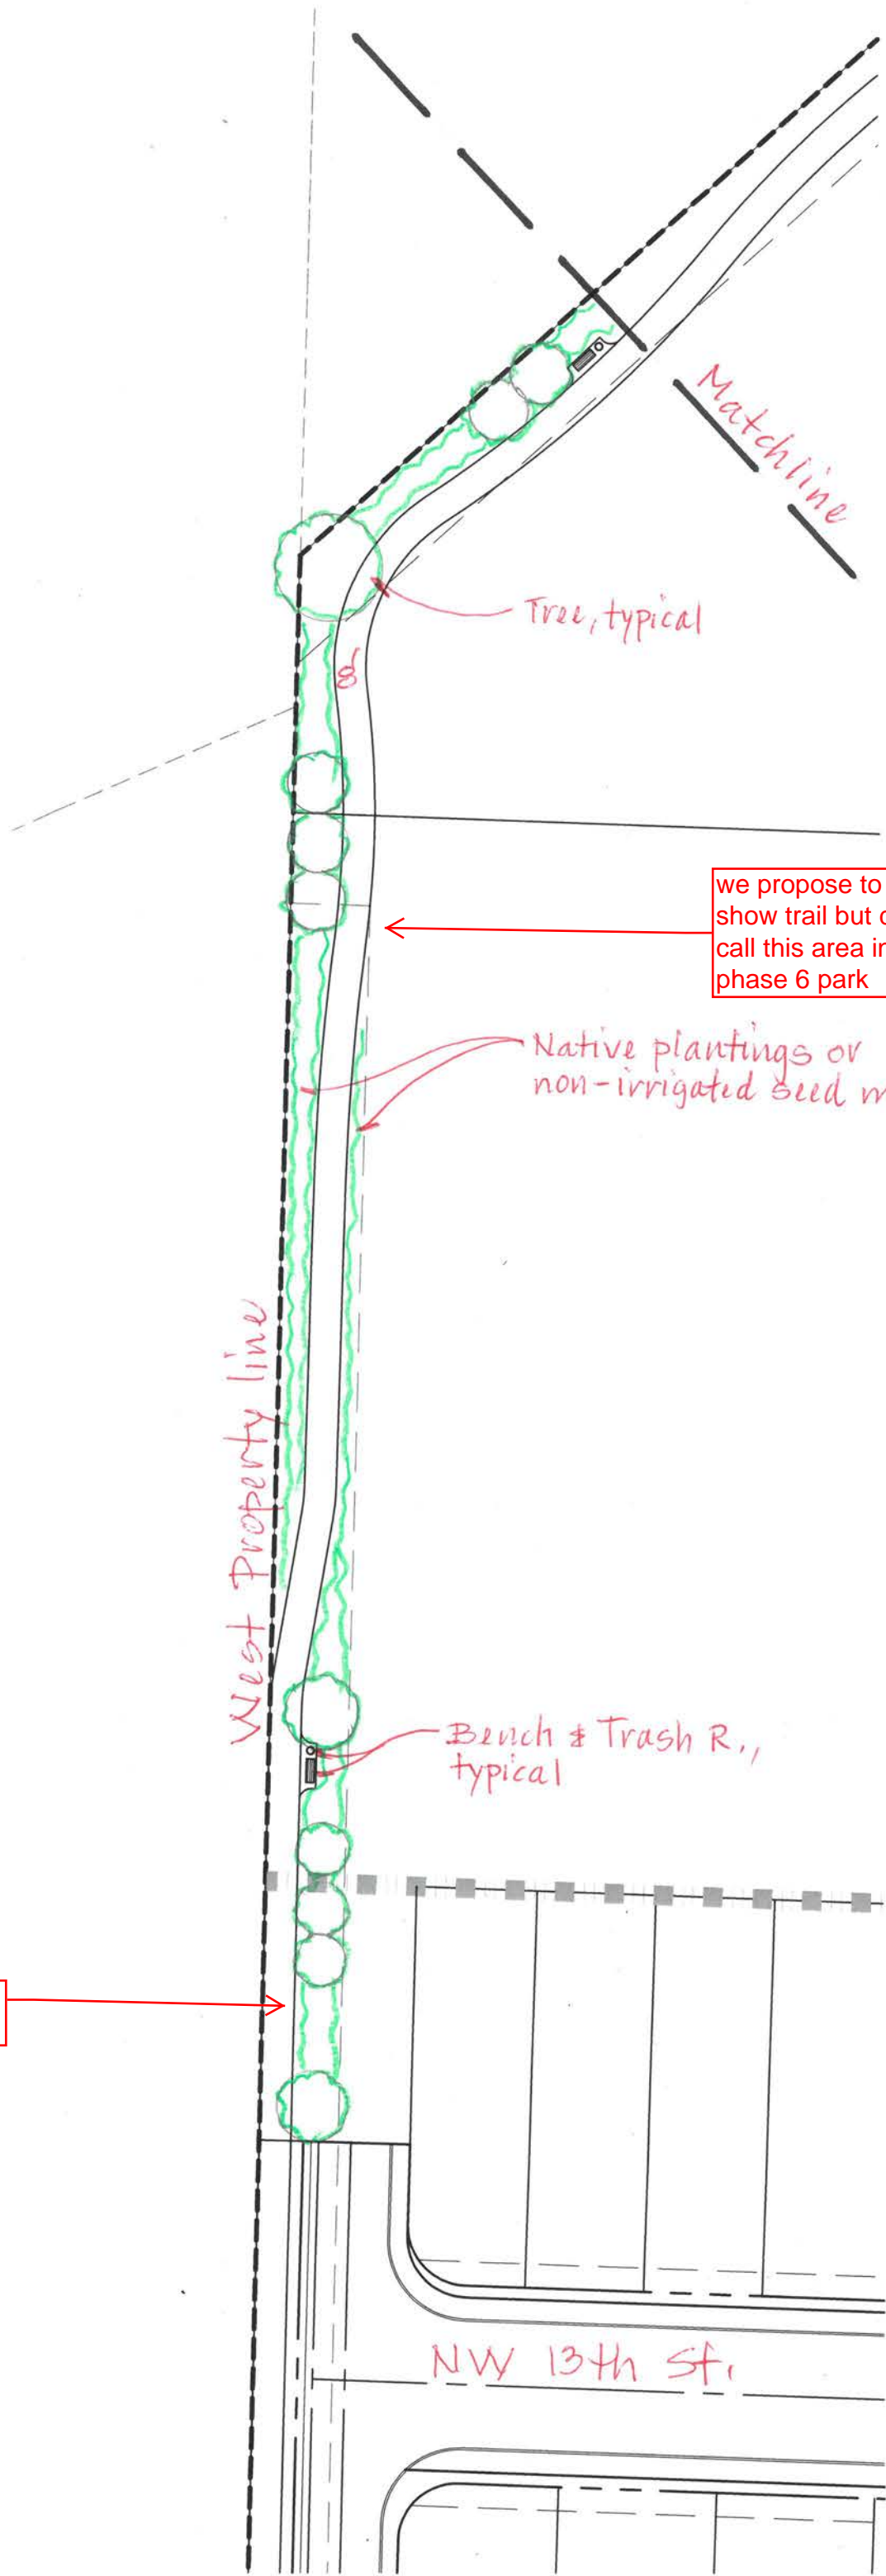

we propose to show trail but don't call this area in phase 6 park

Native plantings or non-irrigated seed mix

West Property line

Bench & Trash R., typical

Phase 4 park (no tract name)

NW 13th St.

1/40