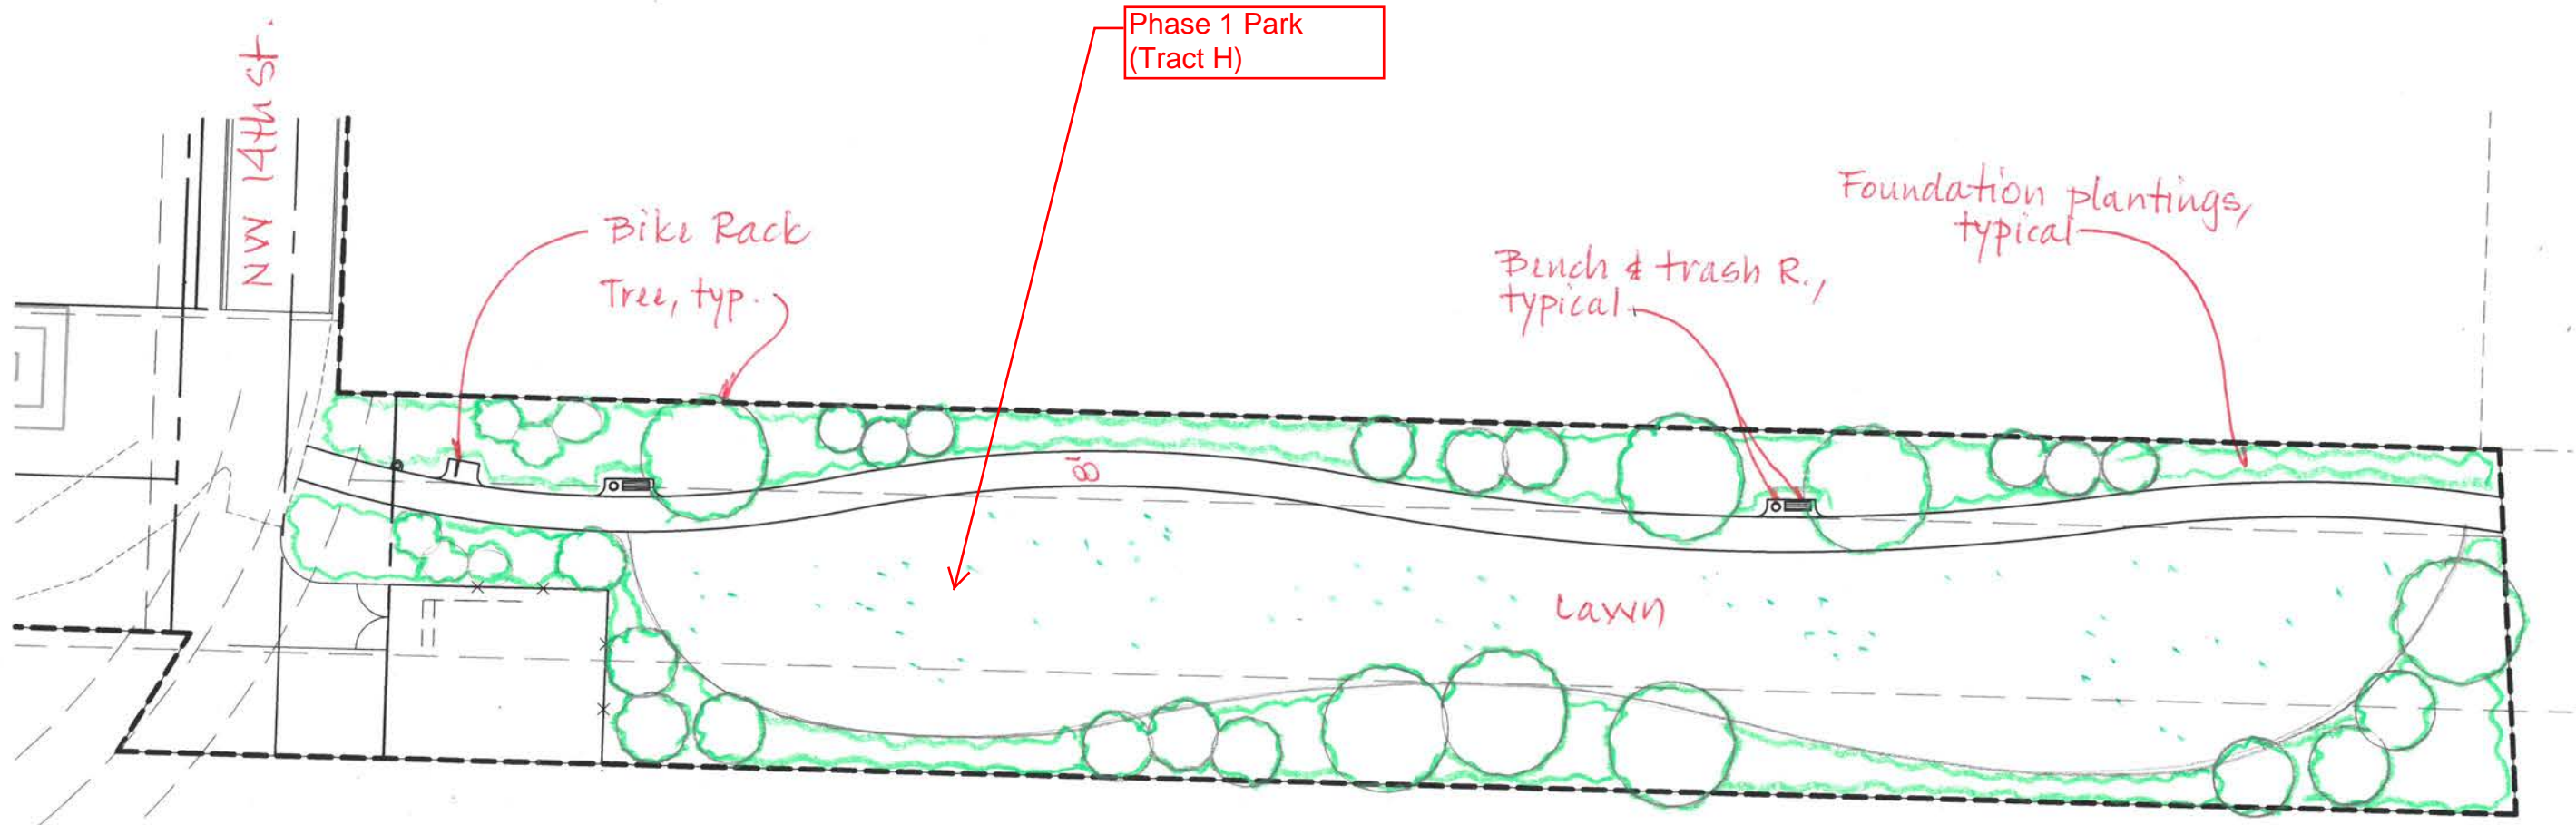

Bench & trash R.

Shade tree, typ.

Bark

Sporadic plantings along property line

Small scale play structure

Columnar trees / screening

NW 15th AVE.

Phase 1 Park Tract E

NW 11th St.

1/20

N  
↑  
1/40

Trees and plantings, typ.

Lawn

Bench and Trash R.

Lawn

Lawn

Dog waste station

Bench & trash R.

Trees & Plantings, typical

L.

Lawn

Phase 2 park  
(does not have tract name)

N  
1/40

Tree, typ.

West Property line

Bench & Trash R., typical

Phase 4 park (no tract name)

NW 13th St.

1/40